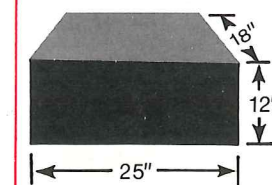

copy sizes to a big 11" x 17"

roll widths of 3", 5½", 8½" or 11" or sheet fed

dial pre-selected quantity

dry surface you can write on in pen or pencil

clean operation and maintenance; no messy liquid toners

adjustable copy length saves paper

a fast 15 copies per minute

produces offset masters efficiently and economically

copies photos, line drawings, three dimensional objects, even computer sheets

machine size is a compact 12" x 25" x 18"