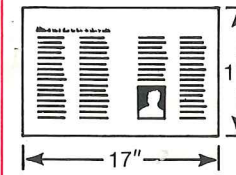

MITA COPYSTAR 900D DRY COPIER

The new Mita Copystar 900D Electrostatic Copier gives you the sharp, well-defined copies you expect only from the much more expensive bond copiers. Whether it's halftones or line drawings . . . typing . . . even computer sheets . . . the 900D gives you blacker blacks . . . brighter whites . . . corner-to-corner clarity with no fade out towards the center. You get this fine quality reproduction consistently in copy sizes ranging from 3" x 5½" to 11" x 17" at the rate of 15 copies per minute.

copy sizes to a big 11" x 17"

roll widths of 3", 5½", 8½" or 11" or sheet fed

dial pre-selected quantity

dry surface you can write on in pen or pencil

clean operation and maintenance; no messy liquid toners

adjustable copy length saves paper

a fast 15 copies per minute

produces offset masters efficiently and economically

copies photos, line drawings, three dimensional objects, even computer sheets

machine size is a compact 12" x 25" x 18"