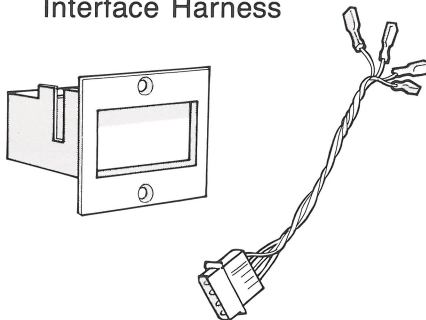

## KCC Accessories

A. The HECON KCC, 40 column, hand held thermal printer with serial RS 232C interface creates hard-copy records of stored KCC data. This high quality, portable printer can be transferred between an unlimited number of KCC units.

B. Easy to install, the HECON Keycounter receptacle mounts directly to the copier via the interface harness.

B. Receptacle & Interface Harness

C. Mounting Brackets

C. Mounting Brackets - Hecon provides three mounting bracket models for use on or close to the copier. All three bracket models can be mounted with four screws, or even velcro for quick and easy removal.