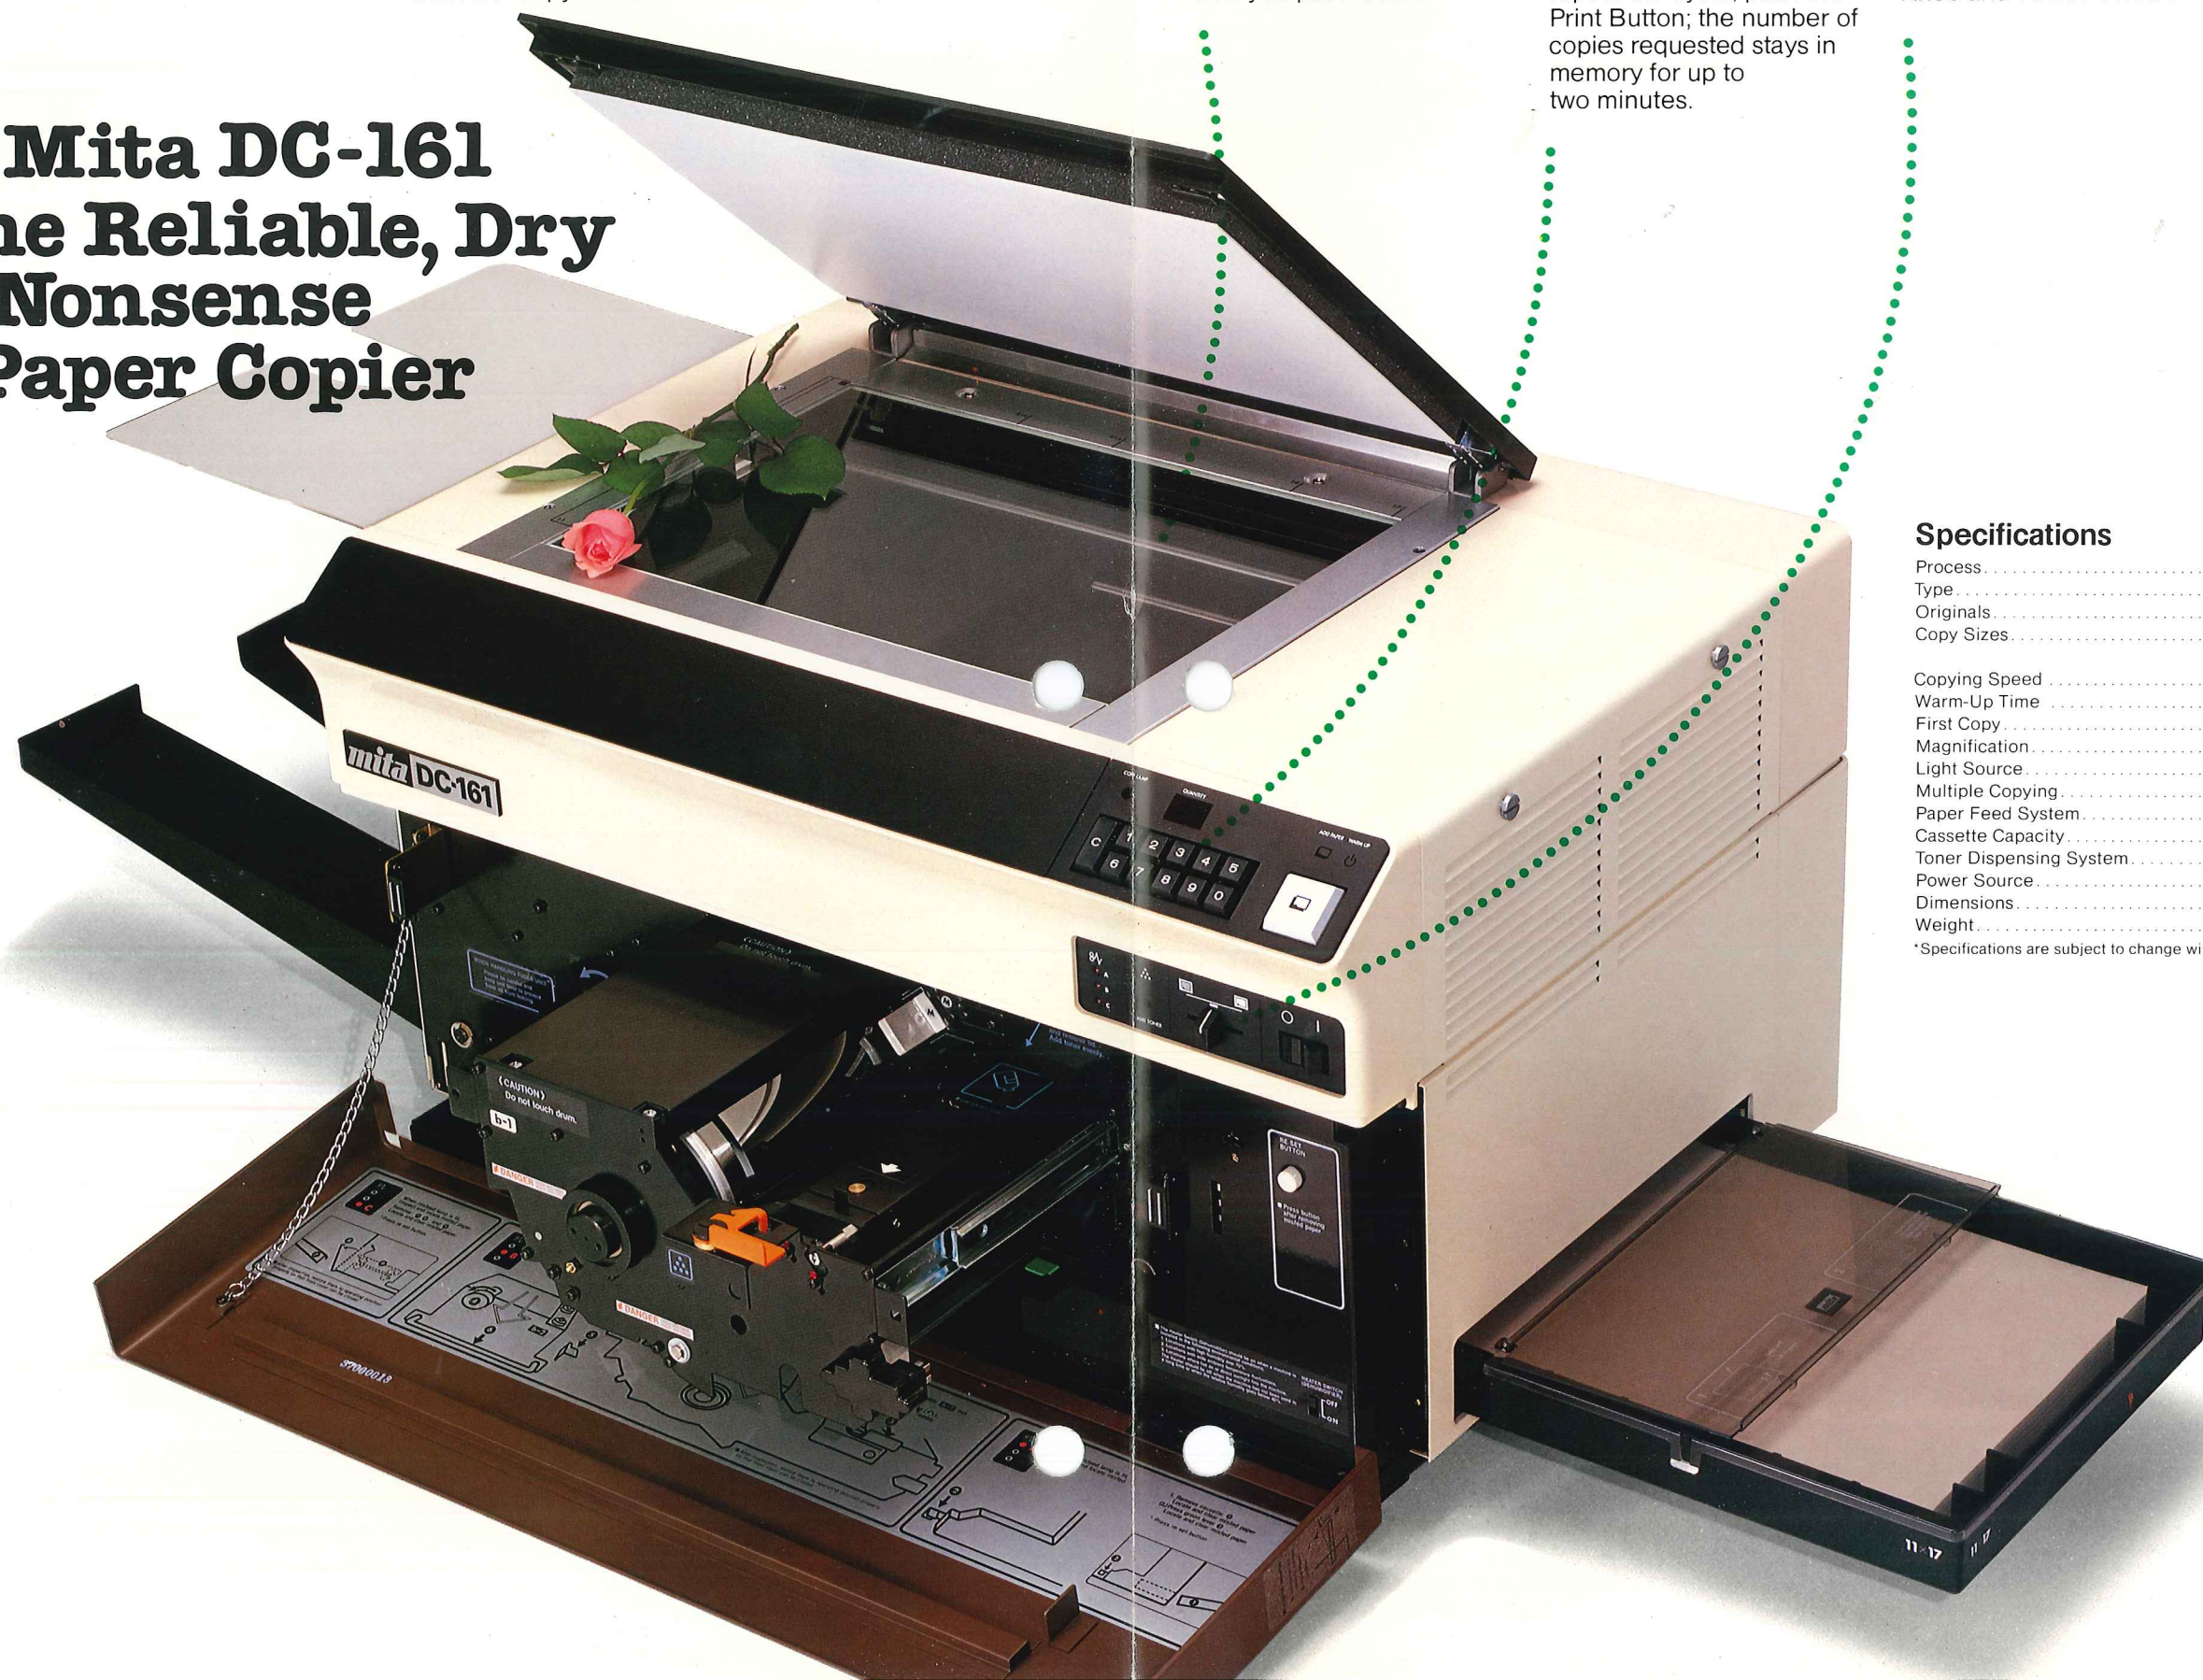

Easier handling of originals
A solid, stationary platen keeps originals in place no matter what their size. To help facilitate changing originals, the cover is hinged and balanced so it stays open at a 60-degree angle—until you put it down.

New Mita DC-161 The Reliable, Dry No-Nonsense Plain Paper Copier

Specifications

| | |
|-------------------------|--|
| Process | Indirect Dual Component Dry Toner |
| Type | Table-Top |
| Originals | Sheets, Books, 3-D Objects |
| Copy Sizes | Max. 11"×17" Min. 5½"×8½" |
| Copying Speed | 15 Copies Per Minute (Any Size) |
| Warm-Up Time | 3 to 4 Minutes |
| First Copy | 6 Seconds |
| Magnification | 1:1 |
| Light Source | Halogen Lamp |
| Multiple Copying | 1 to 99 Copies |
| Paper Feed System | Automatic Sheet Feed (Single Cassette) |
| Cassette Capacity | Maximum Capacity—250 Sheets (20 lbs) |
| Toner Dispensing System | Automatic Toner Density Control |
| Power Source | AC 115V, 60Hz |
| Dimensions | 31½" (L)×22" (D)×19" (H) |
| Weight | 258 lbs |