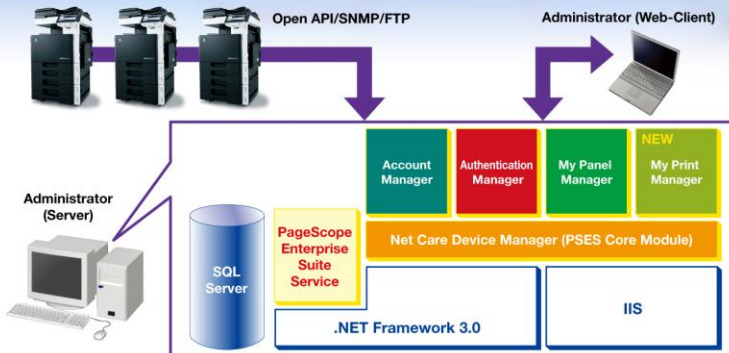

Speed: 96opm

Interface: Ethernet (10BASE-T/100BASE-TX/1000BASE-T)

Data Format: TIFF, PDF, Linearised PDF, XPS

i-Option

PageScope Enterprise Suite (PSES) and i-Option are Konica Minolta's solution offering. Synergising the potential of our MFPs, this software provides you with solutions to empower your business by offering centralised management of accounting, authentication and device information.

System Configuration (Full Install)

i-Option Specifications

■ Web Browser Function

Browser Engine: NetFront

Protocol: HTTP, HTTPS, TCP/IP

Markup/Script: HTML, CSS, JavaScript

Image Formats: JPEG, BMP, PNG, GIF, GIF animation, PDF